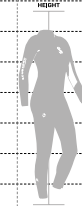

WOMEN

HEIGHT (in/cm)	WEIGHT (lbs/kg)									
	90-120 lbs 40-55 kg	100-130 lbs 45-60 kg	110-145 lbs 50-65 kg	120-155 lbs 55-70 kg	130-165 lbs 60-75 kg	145-175 lbs 65-80 kg	155-185 lbs 70-85 kg	175 lbs + 80 kg +		
4'11" - 5'1" 150 cm - 155 cm	2XS/34/0									
5'1" - 5'3" 155 cm - 160 cm		XS/36/2								
5'3" - 5'5" 160 cm - 165 cm			S/38/4	MS/20/6S						
5'5" - 5'7" 165 cm - 170 cm			ST/76/4T	M/40/6	LS/21/8S					
5'7" - 5'9" 170 cm - 175 cm				MT/80/6T	L/42/8	XLS/22/10S				
5'9" - 5'11" 175 cm - 180 cm					LT/84/8T	XL/44/10	2XLS/23/12S			
5'11" - 6'1" 180 cm - 185 cm						XLT/88/10L	2XL/46/12			
6'1" + 185 cm +							2XLT/92/12T	3XL/48/14*	3XLT/96/14T*	4XL/50/16*